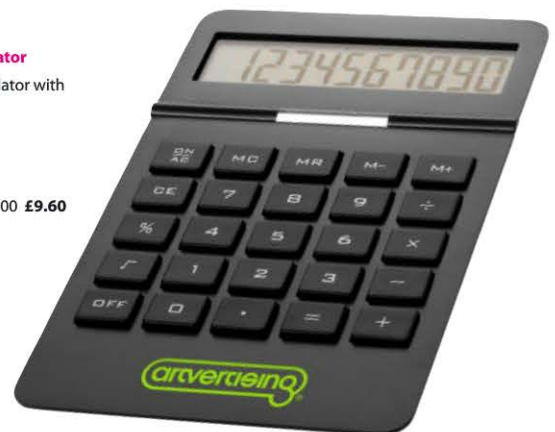

15-08126 Pocket Size Calculator

Plastic pocket sized basic function calculator. Button cell battery included.

Size: 53 x 99 x 10mm
Print area: 30 x 15mm

Colours: red, blue, green, silver, purple, amber
50 **£1.95** | 100 **£1.59** | 250 **£1.29**