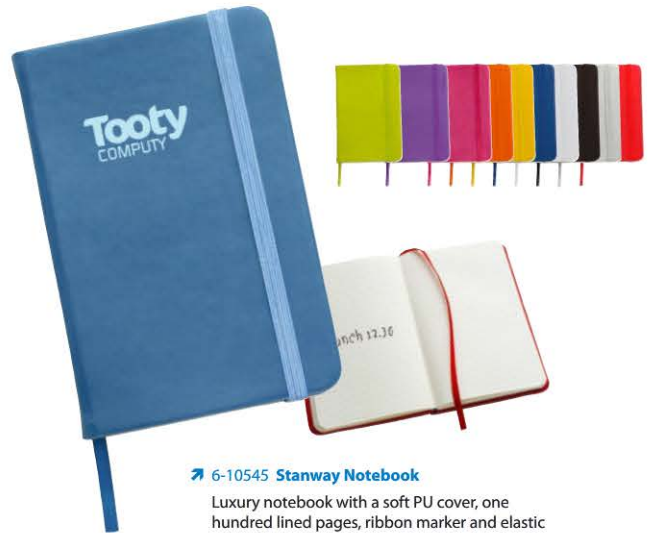

6-10545 Stanway Notebook

Luxury notebook with a soft PU cover, one hundred lined pages, ribbon marker and elastic nylon band for closing.

Size: 140 x 94 x 13mm
Print area: 50 x 60mm

Colours: black, white, blue, yellow, orange, red, pink, pale blue, purple, pale green, silver

100 **£2.15** | 250 **£1.35** | 500 **£1.30**