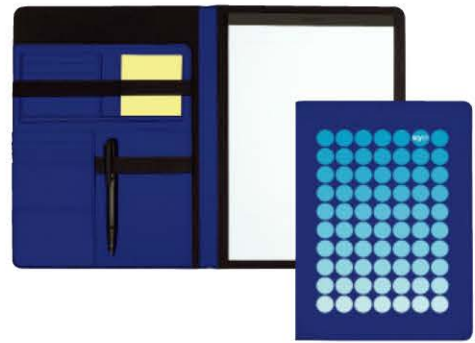

Size: 323 x 255 x 15mm
Print area: 120 x 200mm

Colours: black/red, black/blue, black/grey

25 **£5.20** | 50 **£4.35** | 100 **£3.70**

➤ 28-20567 Senator Skuba A4 Zipper Folder

Neoprene-feel A4 zipper folder, innovative slim-line design, made from flexible vinyl, available in 7 vibrant colours. Complete with A4 writing pad, detachable business card holder, sticky note pad and high-quality Senator pen.