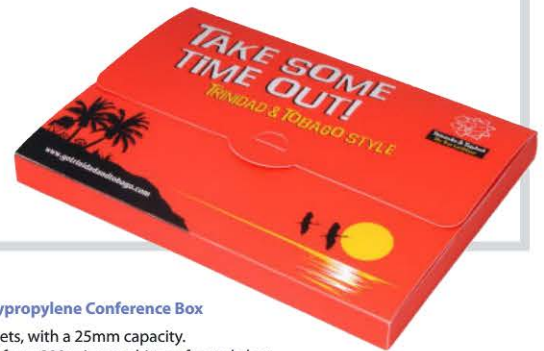

27-10093 Polypropylene Conference Box

To take A4 sheets, with a 25mm capacity. Manufactured from 800 micron white or frosted clear polypropylene. Supplied with a self tuck closure. Flat packed. Coloured material available for an extra cost.

Size: 230 x 315 x 25mm
Print area: all over flat when printed

Colours: white, frosted clear
100 **£3.58** | 250 **£2.66** | 500 **£2.37**