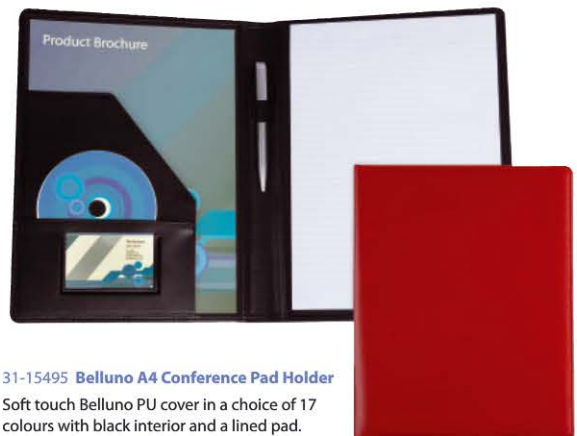

➤ **31-15495 Belluno A4 Conference Pad Holder**
Soft touch Belluno PU cover in a choice of 17 colours with black interior and a lined pad.
Size: 253 x 320 x 20mm
Print area: 120 x 90mm
50 **£12.45** | 100 **£11.10** | 250 **£10.35**