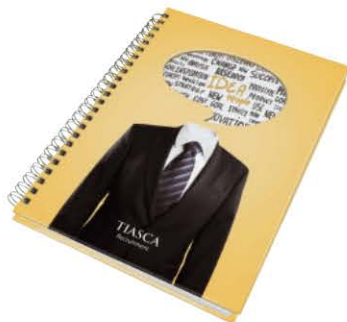

7-20234 Wiropod Shape A5

Hard backed notepad containing 50 sheets of white paper, with an insert sheet and cut out shape on the cover. Wiro-bound along left hand side. Bulk packed. Price is for 1-full colour to cover and insert sheet, 1 colour sheets.

Size: 148 x 210mm
Print area: Template on request

Colours: white

250 **£3.95** | 500 **£2.95** | 1000 **£2.40**