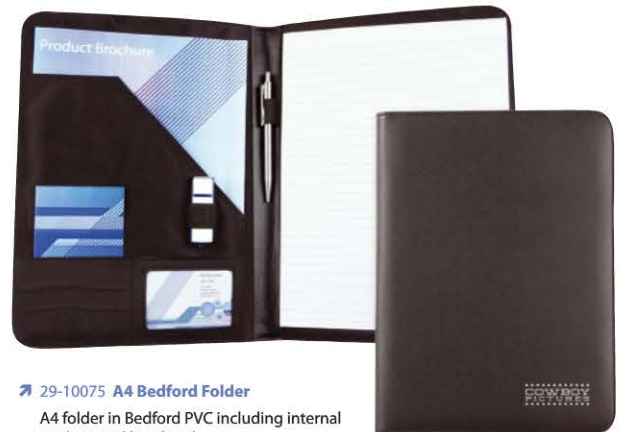

29-10075 **A4 Bedford Folder**

A4 folder in Bedford PVC including internal pockets and lined pad.

Size: 245 x 320 x 30mm

Print area: 110 x 90mm

Colours: black

25 **£9.50** | 50 **£7.26** | 100 **£6.48**