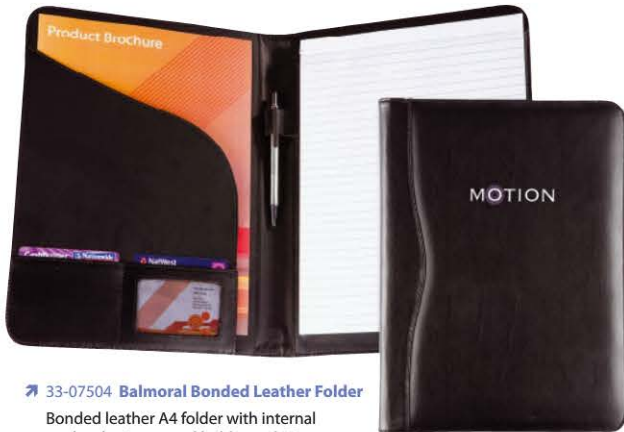

Colours: black

25 **£11.91** | 50 **£9.94** | 100 **£8.95**

CONFERENCE & EXHIBITION

33-07504 Balmoral Bonded Leather Folder

Bonded leather A4 folder with internal pocket, business card holder and 25 page lined pad.

Size: 230 x 317 x 16mm

Print area: 110 x 90mm

Colours: black

25 **£16.54** | 50 **£13.92** | 100 **£12.82**

33-07506 Balmoral Bonded Leather Zipped Folder

Bonded leather zipped A4 folder including internal pocket, business card holder and 25 page lined notepad.