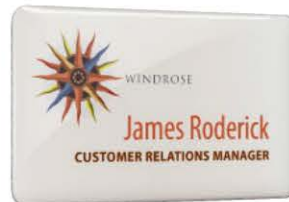

26-01130 Digitally Printed Metal Name Badges

With full colour digital print of the logo, names and any job titles. Clear dome finish included.

Size: 73 x 35mm, 73 x 44mm and 9 other standard sizes
Print area: all over

Colours: white, silver, gold

10 **£6.09** | 25 **£5.93** | 50 **£4.68**