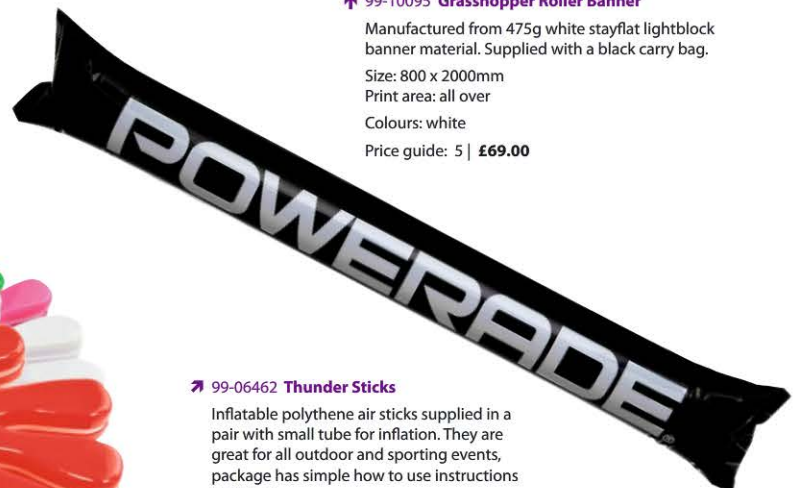

99-10095 Grasshopper Roller Banner

Manufactured from 475g white stayflat lightblock banner material. Supplied with a black carry bag.

Size: 800 x 2000mm

Print area: all over

Colours: white

Price guide: 5 | **£69.00**