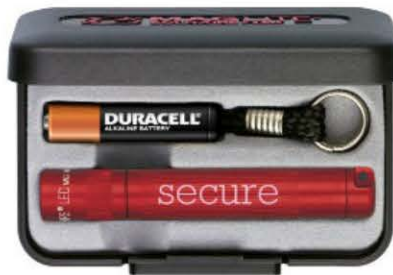

Size: 82 x 54 x 4mm

Print area: 65 x 32mm

Colours: translucent black, translucent red, translucent blue

50 £19.94 | 100 £18.82 | 250 £17.43

VICTORINOX

124-17120 Maglite LED Solitaire Torch

Enhanced brighter whiter light. Extended battery life. High strength anodised aluminium casing. Corrosion, water & shock resistant. Focussing spot to flood beam. Individually boxed with battery, lanyard & life-time guarantee.