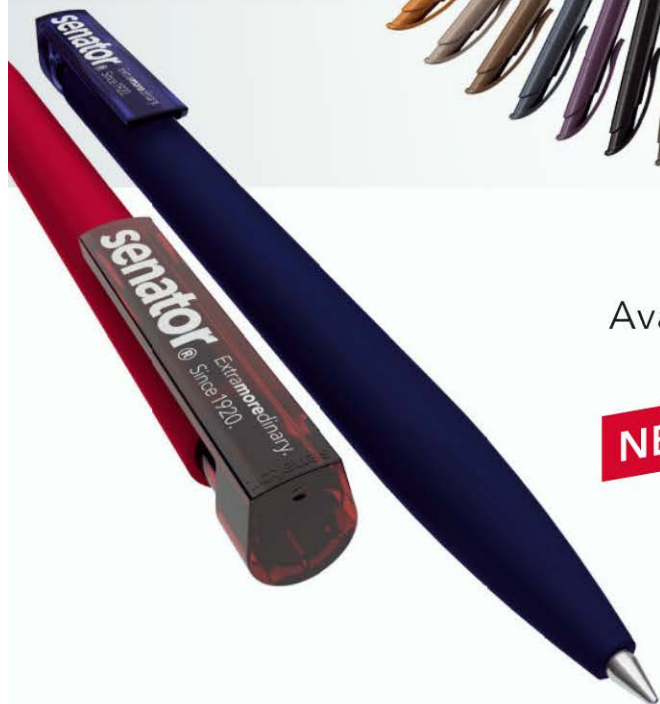

50

shades of **more**

Challenger and Liberty

senator®
Extr**more**ordinary. Since 1920.

Available in a range of fascinating surfaces.

NEW **senator**® soft touch

Extr**more**ordinary all-new surface
for brands that want **more**.