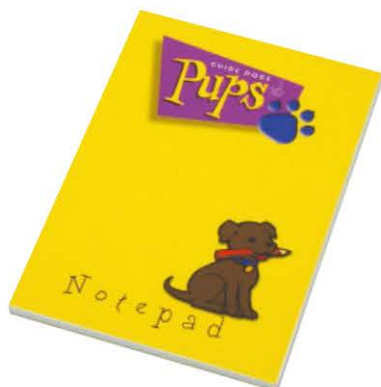

Size: 210 x 297mm

Print area: 210 x 297mm

Colours: white

100 **£1.50** | 250 **£1.06** | 500 **£0.96**

8-20338 Desk-Mate® Pad A5

Includes 50 sheets of white 80gsm paper, glued to a high quality backboard. Your company design is printed to each sheet.

Size: 148 x 210mm

Print area: 148 x 210mm

Colours: white

100 **£1.25** | 250 **£0.78** | 500 **£0.55**

8-18067 Smart Pad Cover A5

Containing 50 sheets of white paper with a laminated card cover. Price is for a 1 colour print to cover & sheets