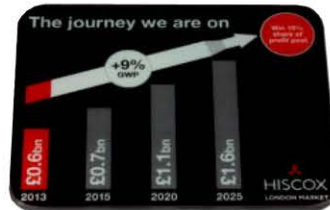

100-10262 Recycled Glass Coaster

Tempered glass coaster made from recycled glass. Available with a selection of background finishes - white, clear or frosted. Supplied with feet. Dishwasher proof.

Size: 100 x 100mm, 115 x 90mm, 100mm dia
Print area: 95 x 95mm, 95mm dia, 110 x 85mm

Colours: match pantone colours

50 **£5.35** | 100 **£3.65** | 250 **£2.83**