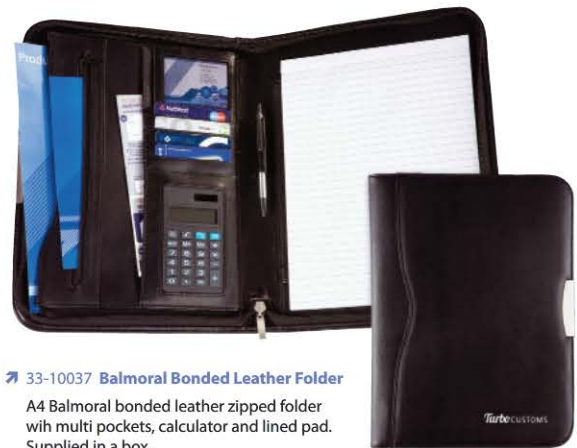

33-10037 Balmoral Bonded Leather Folder

A4 Balmoral bonded leather zipped folder with multi pockets, calculator and lined pad. Supplied in a box.

Size: 252 x 345 x 30mm

Print area: 110 x 90mm

Colours: black

25 **£26.57** | 50 **£23.66** | 100 **£21.52**